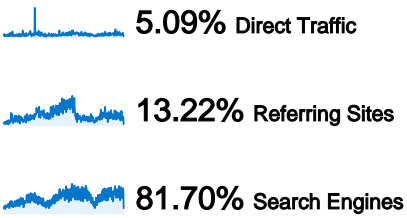

Search Engines	66,443.00 (81.70%)
Referring Sites	10,748.00 (13.22%)
Direct Traffic	4,139.00 (5.09%)

Top Traffic Sources

Sources	Visits	% visits	Keywords	Visits	% visits
google (organic)	65,865	80.98%	anatomia da mama	1,923	2.89%
(direct) ((none))	4,143	5.09%	aleitamento materno	1,864	2.81%
images.google.com.br (referral)	3,424	4.21%	amamentar	1,318	1.98%
sosamamentacao.org.pt	2,717	3.34%	fisiologia da mama	1,107	1.67%
images.google.pt (referral)	666	0.82%	ementas saudaveis	1,036	1.56%