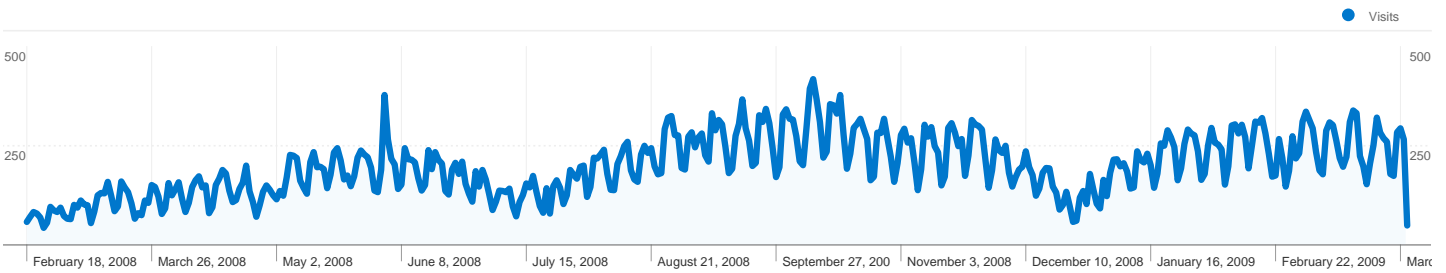

Site Usage

81,330 Visits

66.52% Bounce Rate

236,994 Pageviews

00:02:29 Avg. Time on Site

2.91 Pages/Visit

84.03% % New Visits

Visitors Overview

68,353 people visited this site

 **81,330** Visits

 **68,353** Absolute Unique Visitors

 **236,994** Pageviews

 **2.91** Average Pageviews

 **00:02:29** Time on Site

 **66.52%** Bounce Rate

 **84.03%** New Visits

All traffic sources sent a total of 81,330 visits

Search Engines	66,443.00 (81.70%)
Referring Sites	10,748.00 (13.22%)
Direct Traffic	4,139.00 (5.09%)

Top Traffic Sources

Sources	Visits	% visits	Keywords	Visits	% visits
google (organic)	65,865	80.98%	anatomia da mama	1,923	2.89%
(direct) ((none))	4,143	5.09%	aleitamento materno	1,864	2.81%
images.google.com.br (referral)	3,424	4.21%	amamentar	1,318	1.98%
sosamamentacao.org.pt	2,717	3.34%	fisiologia da mama	1,107	1.67%
images.google.pt (referral)	666	0.82%	ementas saudaveis	1,036	1.56%

81,330 visits came from 79 countries/territories

Site Usage

Visits	Pages/Visit	Avg. Time on Site	% New Visits	Bounce Rate	
81,330 % of Site Total: 100.00%	2.91 Site Avg: 2.91 (0.00%)	00:02:29 Site Avg: 00:02:29 (0.00%)	84.22% Site Avg: 84.03% (0.23%)	66.52% Site Avg: 66.52% (0.00%)	
Country/Territory	Visits	Pages/Visit	Avg. Time on Site	% New Visits	Bounce Rate
Brazil	53,642	2.31	00:02:06	87.88%	70.73%
Portugal	25,288	4.24	00:03:20	76.22%	57.20%
United States	469	2.06	00:01:46	90.41%	73.13%
Japan	252	2.38	00:01:44	90.87%	68.65%
United Kingdom	172	2.60	00:02:03	88.95%	68.60%
Mozambique	164	2.24	00:02:52	85.98%	72.56%
Spain	122	2.52	00:01:41	80.33%	66.39%
Switzerland	120	3.30	00:01:50	93.33%	64.17%
France	110	2.62	00:02:27	89.09%	67.27%
Angola	110	1.59	00:01:44	90.00%	81.82%