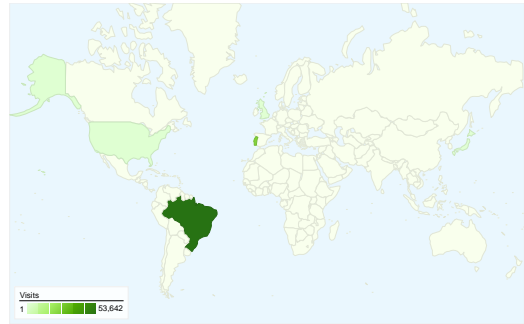

Site Usage

81,330 Visits

66.52% Bounce Rate

236,994 Pageviews

00:02:29 Avg. Time on Site

2.91 Pages/Visit

84.03% % New Visits

Visitors Overview

Visitors
68,353

Map Overlay world

Traffic Sources Overview

Content Overview

Pages	Pageviews	% Pageviews
/ProfissionaisdeSa%C3%BAde/	11,098	4.68%
/	8,900	3.76%
/ProfissionaisdeSa%C3%BAde/	4,620	1.95%
/ProfissionaisdeSa%C3%BAde/	4,607	1.94%
/ProfissionaisdeSa%C3%BAde/	3,928	1.66%

All traffic sources sent a total of 81,330 visits

Search Engines	66,443.00 (81.70%)
Referring Sites	10,748.00 (13.22%)
Direct Traffic	4,139.00 (5.09%)

Top Traffic Sources

Sources	Visits	% visits	Keywords	Visits	% visits
google (organic)	65,865	80.98%	anatomia da mama	1,923	2.89%
(direct) ((none))	4,143	5.09%	aleitamento materno	1,864	2.81%
images.google.com.br (referral)	3,424	4.21%	amamentar	1,318	1.98%
sosamamentacao.org.pt	2,717	3.34%	fisiologia da mama	1,107	1.67%
images.google.pt (referral)	666	0.82%	ementas saudaveis	1,036	1.56%

81,330 visits came from 79 countries/territories

Site Usage

Visits	Pages/Visit	Avg. Time on Site	% New Visits	Bounce Rate	
81,330 % of Site Total: 100.00%	2.91 Site Avg: 2.91 (0.00%)	00:02:29 Site Avg: 00:02:29 (0.00%)	84.22% Site Avg: 84.03% (0.23%)	66.52% Site Avg: 66.52% (0.00%)	
Country/Territory	Visits	Pages/Visit	Avg. Time on Site	% New Visits	Bounce Rate
Brazil	53,642	2.31	00:02:06	87.88%	70.73%
Portugal	25,288	4.24	00:03:20	76.22%	57.20%
United States	469	2.06	00:01:46	90.41%	73.13%
Japan	252	2.38	00:01:44	90.87%	68.65%
United Kingdom	172	2.60	00:02:03	88.95%	68.60%
Mozambique	164	2.24	00:02:52	85.98%	72.56%
Spain	122	2.52	00:01:41	80.33%	66.39%
Switzerland	120	3.30	00:01:50	93.33%	64.17%
France	110	2.62	00:02:27	89.09%	67.27%
Angola	110	1.59	00:01:44	90.00%	81.82%