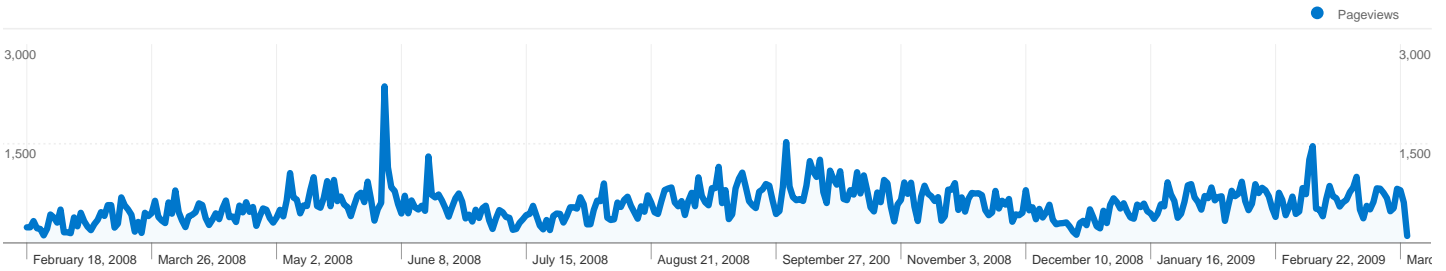

Site Usage

81,330 Visits

66.52% Bounce Rate

236,994 Pageviews

00:02:29 Avg. Time on Site

2.91 Pages/Visit

84.03% % New Visits

Visitors Overview

68,353 people visited this site

 **81,330** Visits

 **68,353** Absolute Unique Visitors

 **236,994** Pageviews

 **2.91** Average Pageviews

 **00:02:29** Time on Site

 **66.52%** Bounce Rate

 **84.03%** New Visits

All traffic sources sent a total of 81,330 visits

Search Engines	66,443.00 (81.70%)
Referring Sites	10,748.00 (13.22%)
Direct Traffic	4,139.00 (5.09%)

Top Traffic Sources

Sources	Visits	% visits	Keywords	Visits	% visits
google (organic)	65,865	80.98%	anatomia da mama	1,923	2.89%
(direct) ((none))	4,143	5.09%	aleitamento materno	1,864	2.81%
images.google.com.br (referral)	3,424	4.21%	amamentar	1,318	1.98%
sosamamentacao.org.pt	2,717	3.34%	fisiologia da mama	1,107	1.67%
images.google.pt (referral)	666	0.82%	ementas saudaveis	1,036	1.56%

81,330 visits came from 79 countries/territories

Site Usage

Visits	Pages/Visit	Avg. Time on Site	% New Visits	Bounce Rate	
81,330 % of Site Total: 100.00%	2.91 Site Avg: 2.91 (0.00%)	00:02:29 Site Avg: 00:02:29 (0.00%)	84.22% Site Avg: 84.03% (0.23%)	66.52% Site Avg: 66.52% (0.00%)	
Country/Territory	Visits	Pages/Visit	Avg. Time on Site	% New Visits	Bounce Rate
Brazil	53,642	2.31	00:02:06	87.88%	70.73%
Portugal	25,288	4.24	00:03:20	76.22%	57.20%
United States	469	2.06	00:01:46	90.41%	73.13%
Japan	252	2.38	00:01:44	90.87%	68.65%
United Kingdom	172	2.60	00:02:03	88.95%	68.60%
Mozambique	164	2.24	00:02:52	85.98%	72.56%
Spain	122	2.52	00:01:41	80.33%	66.39%
Switzerland	120	3.30	00:01:50	93.33%	64.17%
France	110	2.62	00:02:27	89.09%	67.27%
Angola	110	1.59	00:01:44	90.00%	81.82%