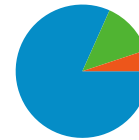

Search Engines	66,443.00 (81.70%)
Referring Sites	10,748.00 (13.22%)
Direct Traffic	4,139.00 (5.09%)

Top Traffic Sources

Sources	Visits	% visits	Keywords	Visits	% visits
google (organic)	65,865	80.98%	anatomia da mama	1,923	2.89%
(direct) ((none))	4,143	5.09%	aleitamento materno	1,864	2.81%
images.google.com.br (referral)	3,424	4.21%	amamentar	1,318	1.98%
sosamamentacao.org.pt	2,717	3.34%	fisiologia da mama	1,107	1.67%
images.google.pt (referral)	666	0.82%	ementas saudaveis	1,036	1.56%