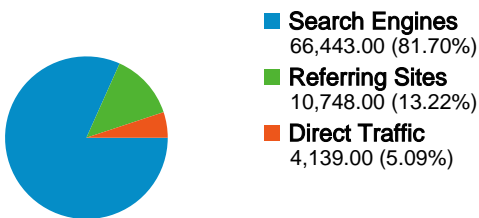

Traffic Sources Overview

Content Overview

Pages	Pageviews	% Pageviews
/ProfissionaisdeSa%C3%BAde/	11,098	4.68%
/	8,900	3.76%
/ProfissionaisdeSa%C3%BAde/	4,620	1.95%
/ProfissionaisdeSa%C3%BAde/	4,607	1.94%
/ProfissionaisdeSa%C3%BAde/	3,928	1.66%