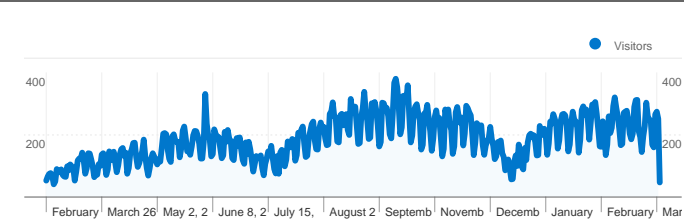

Site Usage

81,330 Visits

66.52% Bounce Rate

236,994 Pageviews

00:02:29 Avg. Time on Site

2.91 Pages/Visit

84.03% % New Visits

Visitors Overview

Visitors
68,353

Map Overlay world

Traffic Sources Overview

Content Overview

Pages	Pageviews	% Pageviews
/ProfissionaisdeSa%C3%BAde/	11,098	4.68%
/	8,900	3.76%
/ProfissionaisdeSa%C3%BAde/	4,620	1.95%
/ProfissionaisdeSa%C3%BAde/	4,607	1.94%
/ProfissionaisdeSa%C3%BAde/	3,928	1.66%

68,353 people visited this site

 **81,330** Visits

 **68,353** Absolute Unique Visitors

 **236,994** Pageviews

 **2.91** Average Pageviews

 **00:02:29** Time on Site

 **66.52%** Bounce Rate

 **84.03%** New Visits

81,330 visits came from 79 countries/territories

Site Usage

Visits	Pages/Visit	Avg. Time on Site	% New Visits	Bounce Rate	
81,330 % of Site Total: 100.00%	2.91 Site Avg: 2.91 (0.00%)	00:02:29 Site Avg: 00:02:29 (0.00%)	84.22% Site Avg: 84.03% (0.23%)	66.52% Site Avg: 66.52% (0.00%)	
Country/Territory	Visits	Pages/Visit	Avg. Time on Site	% New Visits	Bounce Rate
Brazil	53,642	2.31	00:02:06	87.88%	70.73%
Portugal	25,288	4.24	00:03:20	76.22%	57.20%
United States	469	2.06	00:01:46	90.41%	73.13%
Japan	252	2.38	00:01:44	90.87%	68.65%
United Kingdom	172	2.60	00:02:03	88.95%	68.60%
Mozambique	164	2.24	00:02:52	85.98%	72.56%
Spain	122	2.52	00:01:41	80.33%	66.39%
Switzerland	120	3.30	00:01:50	93.33%	64.17%
France	110	2.62	00:02:27	89.09%	67.27%
Angola	110	1.59	00:01:44	90.00%	81.82%