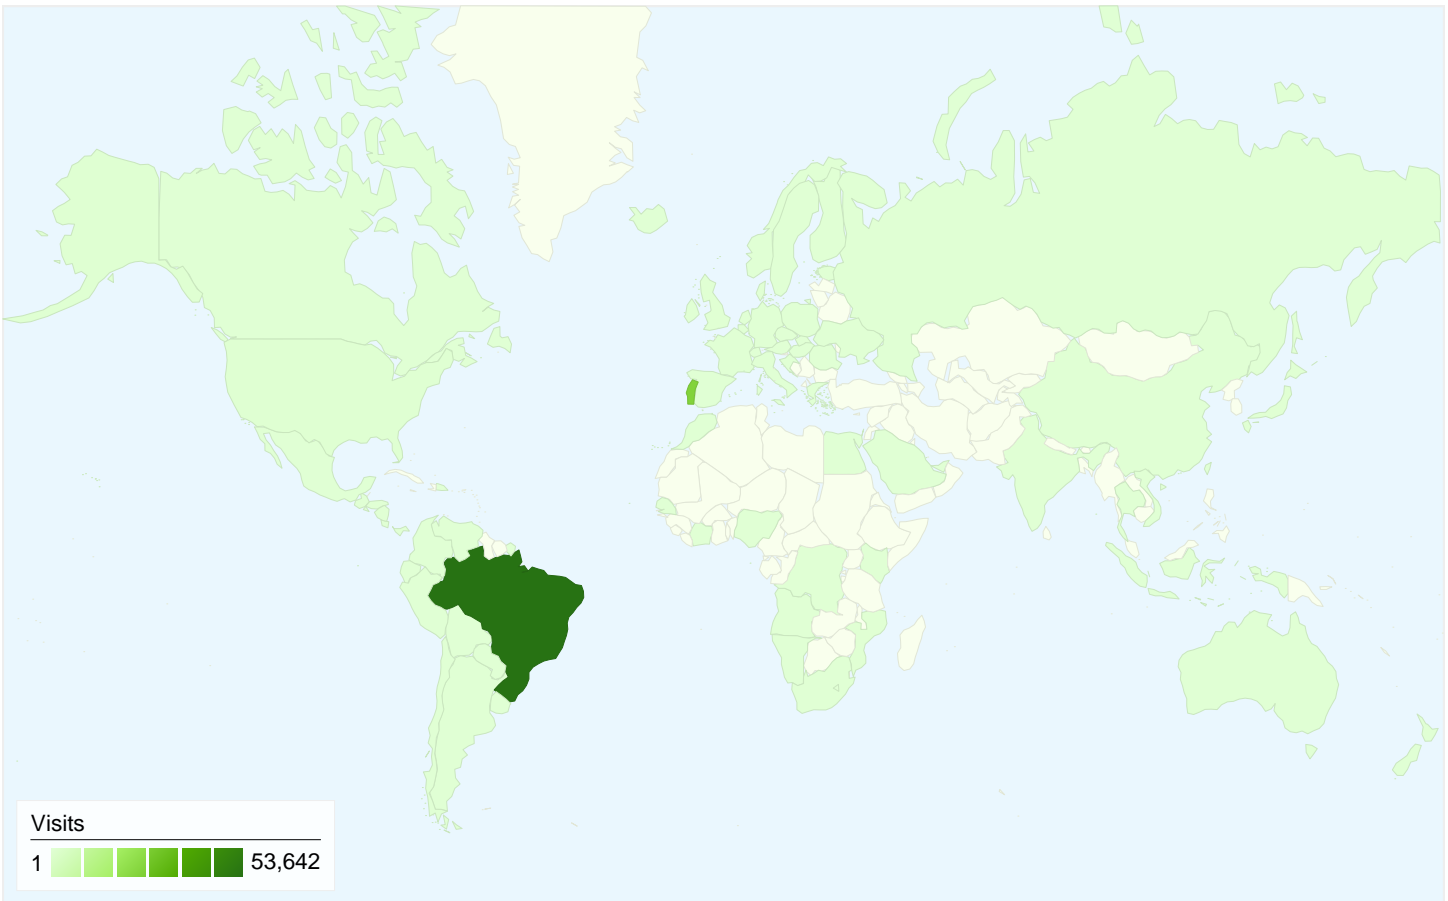

Visitors
68,353

Map Overlay world

Traffic Sources Overview

Content Overview

Pages	Pageviews	% Pageviews
/ProfissionaisdeSa%C3%BAde/	11,098	4.68%
/	8,900	3.76%
/ProfissionaisdeSa%C3%BAde/	4,620	1.95%
/ProfissionaisdeSa%C3%BAde/	4,607	1.94%
/ProfissionaisdeSa%C3%BAde/	3,928	1.66%

68,353 people visited this site

 **81,330** Visits

 **68,353** Absolute Unique Visitors

 **236,994** Pageviews

 **2.91** Average Pageviews

 **00:02:29** Time on Site

 **66.52%** Bounce Rate

 **84.03%** New Visits

All traffic sources sent a total of 81,330 visits

Search Engines	66,443.00 (81.70%)
Referring Sites	10,748.00 (13.22%)
Direct Traffic	4,139.00 (5.09%)

Top Traffic Sources

Sources	Visits	% visits	Keywords	Visits	% visits
google (organic)	65,865	80.98%	anatomia da mama	1,923	2.89%
(direct) ((none))	4,143	5.09%	aleitamento materno	1,864	2.81%
images.google.com.br (referral)	3,424	4.21%	amamentar	1,318	1.98%
sosamamentacao.org.pt	2,717	3.34%	fisiologia da mama	1,107	1.67%
images.google.pt (referral)	666	0.82%	ementas saudaveis	1,036	1.56%

81,330 visits came from 79 countries/territories

Site Usage

Visits	Pages/Visit	Avg. Time on Site	% New Visits	Bounce Rate	
81,330 % of Site Total: 100.00%	2.91 Site Avg: 2.91 (0.00%)	00:02:29 Site Avg: 00:02:29 (0.00%)	84.22% Site Avg: 84.03% (0.23%)	66.52% Site Avg: 66.52% (0.00%)	
Country/Territory	Visits	Pages/Visit	Avg. Time on Site	% New Visits	Bounce Rate
Brazil	53,642	2.31	00:02:06	87.88%	70.73%
Portugal	25,288	4.24	00:03:20	76.22%	57.20%
United States	469	2.06	00:01:46	90.41%	73.13%
Japan	252	2.38	00:01:44	90.87%	68.65%
United Kingdom	172	2.60	00:02:03	88.95%	68.60%
Mozambique	164	2.24	00:02:52	85.98%	72.56%
Spain	122	2.52	00:01:41	80.33%	66.39%
Switzerland	120	3.30	00:01:50	93.33%	64.17%
France	110	2.62	00:02:27	89.09%	67.27%
Angola	110	1.59	00:01:44	90.00%	81.82%