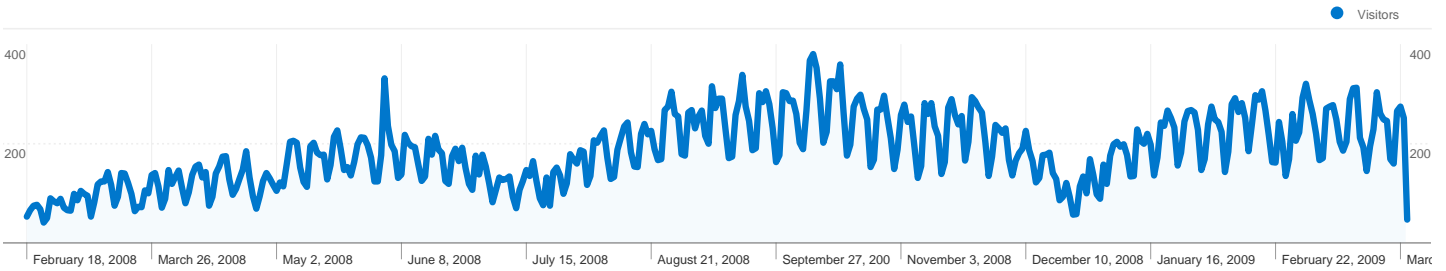

Site Usage

81,330 Visits

66.52% Bounce Rate

236,994 Pageviews

00:02:29 Avg. Time on Site

2.91 Pages/Visit

84.03% % New Visits

Visitors Overview

Visitors
68,353

Map Overlay world

Traffic Sources Overview

Content Overview

Pages	Pageviews	% Pageviews
/ProfissionaisdeSa%C3%BAde/	11,098	4.68%
/	8,900	3.76%
/ProfissionaisdeSa%C3%BAde/	4,620	1.95%
/ProfissionaisdeSa%C3%BAde/	4,607	1.94%
/ProfissionaisdeSa%C3%BAde/	3,928	1.66%

68,353 people visited this site

 **81,330** Visits

 **68,353** Absolute Unique Visitors

 **236,994** Pageviews

 **2.91** Average Pageviews

 **00:02:29** Time on Site

 **66.52%** Bounce Rate

 **84.03%** New Visits

All traffic sources sent a total of 81,330 visits

Search Engines	66,443.00 (81.70%)
Referring Sites	10,748.00 (13.22%)
Direct Traffic	4,139.00 (5.09%)

Top Traffic Sources

Sources	Visits	% visits	Keywords	Visits	% visits
google (organic)	65,865	80.98%	anatomia da mama	1,923	2.89%
(direct) ((none))	4,143	5.09%	aleitamento materno	1,864	2.81%
images.google.com.br (referral)	3,424	4.21%	amamentar	1,318	1.98%
sosamamentacao.org.pt	2,717	3.34%	fisiologia da mama	1,107	1.67%
images.google.pt (referral)	666	0.82%	ementas saudaveis	1,036	1.56%